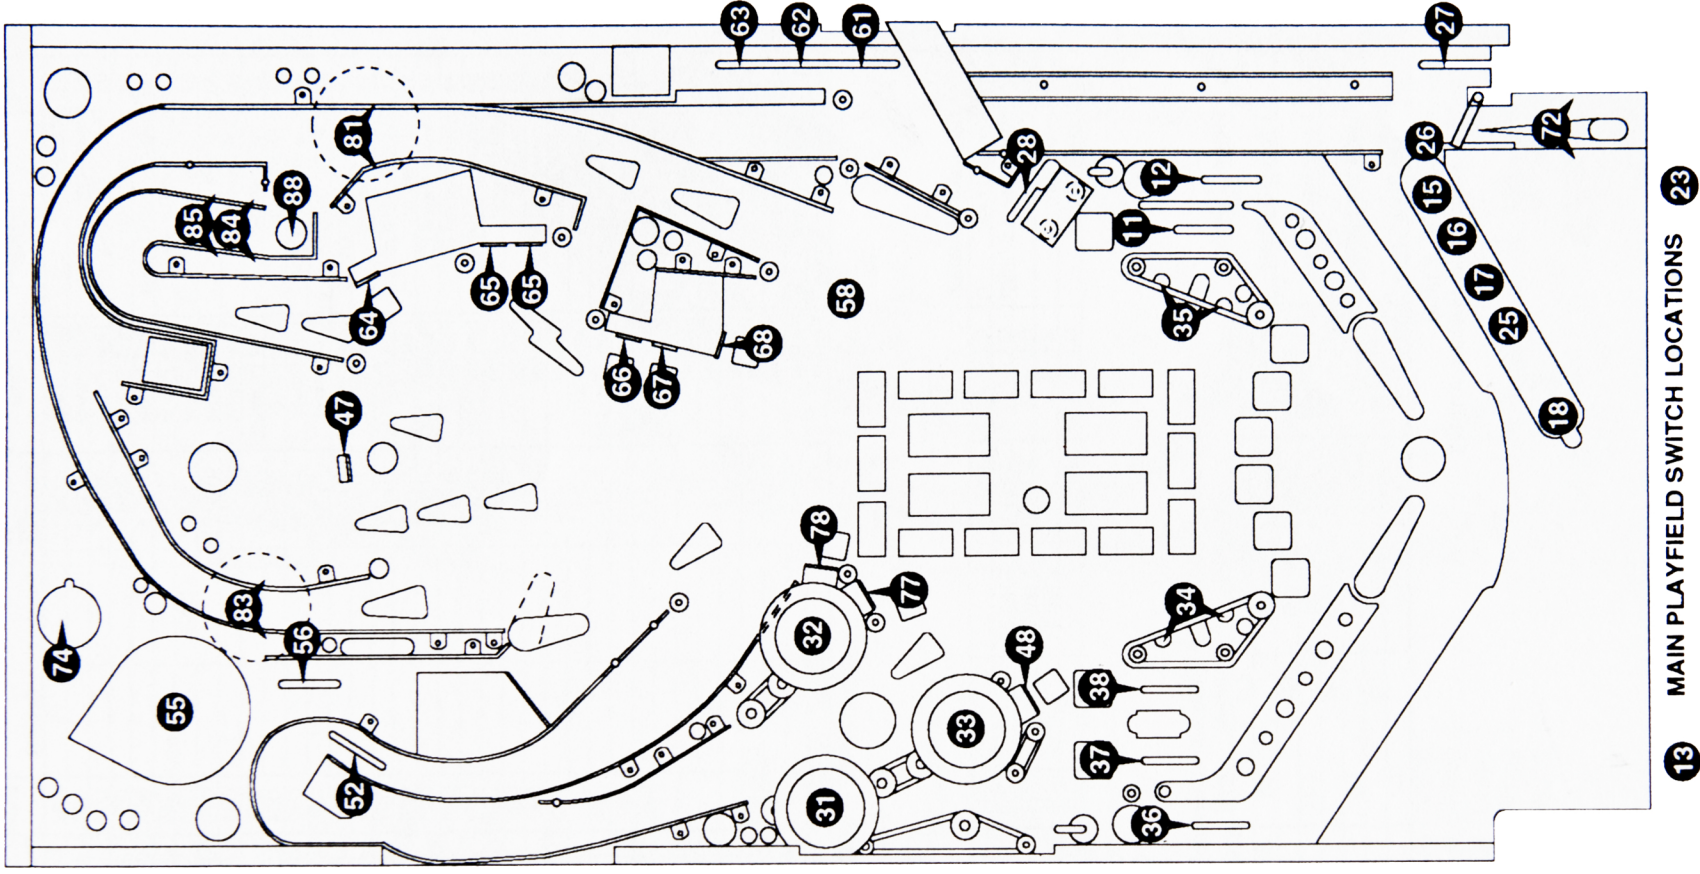

* Not shown.

† Located on underside of playfield.

13 MAIN PLAYFIELD SWITCH LOCATIONS **23**